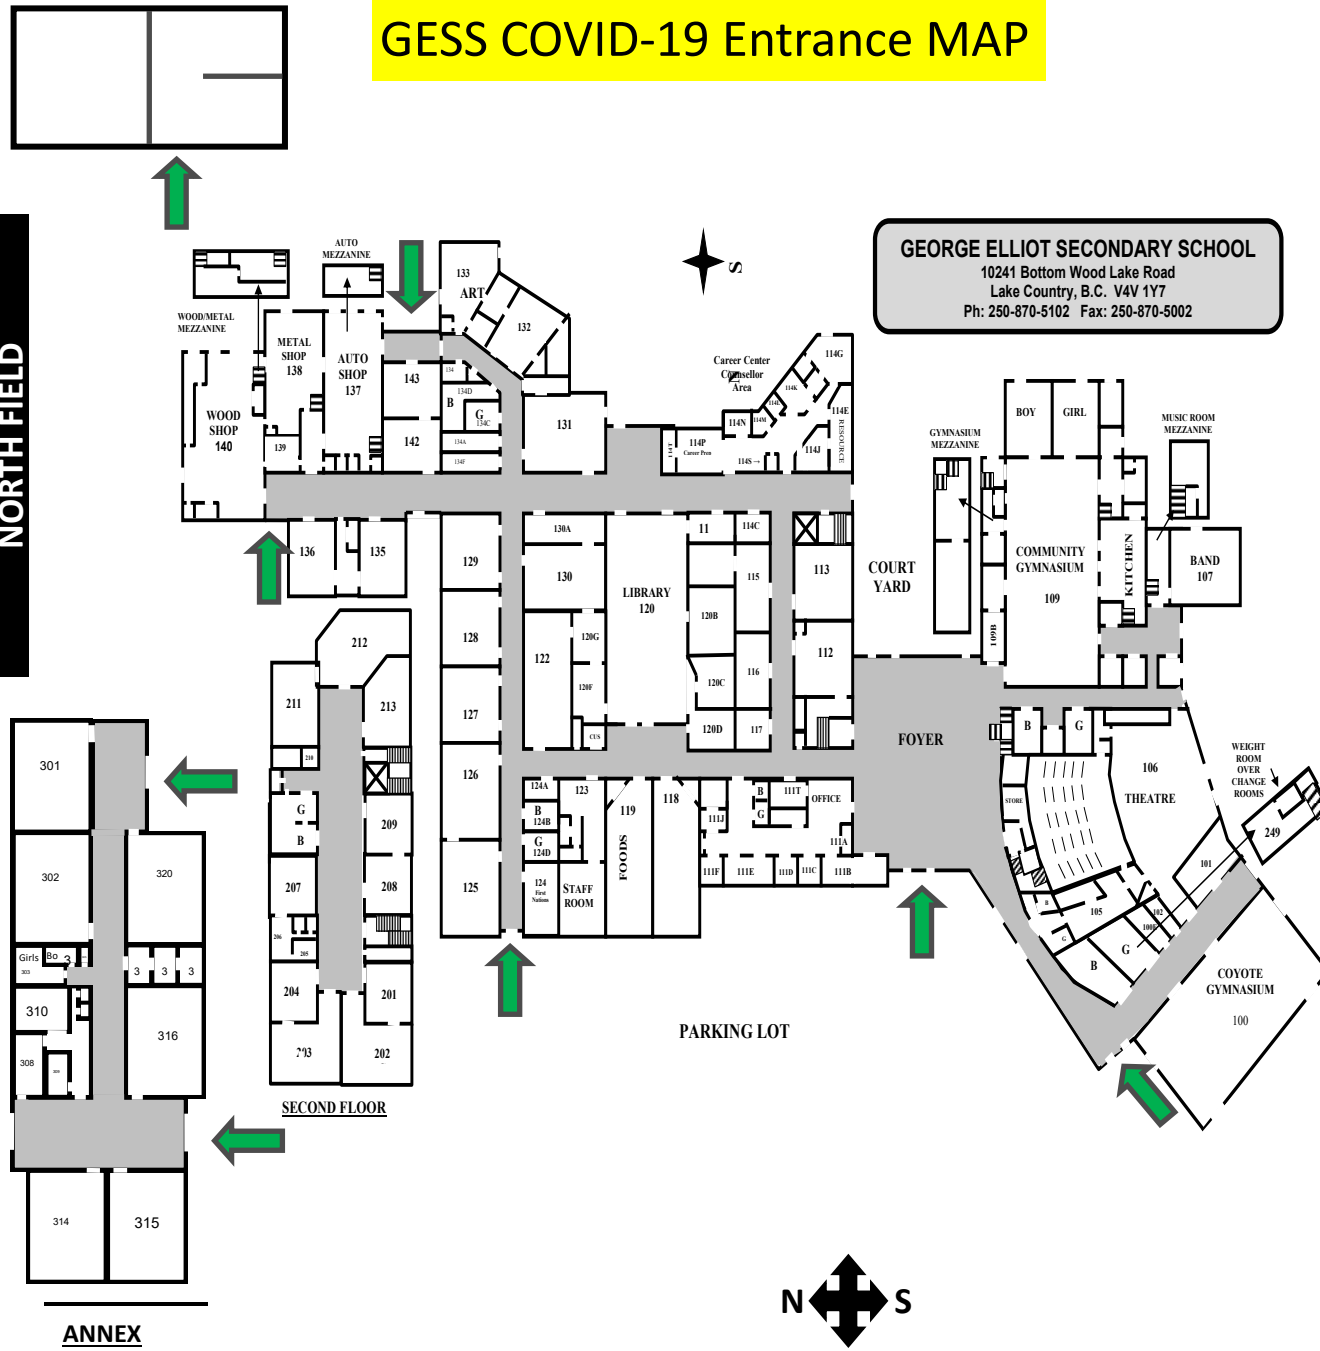

ASPEN BUILDING

GESS COVID-19 Entrance MAP

ASPEN GROVE

NORTH FIELD

GEORGE ELLIOT SECONDARY SCHOOL
10241 Bottom Wood Lake Road
Lake Country, B.C. V4V 1Y7
Ph: 250-870-5102 Fax: 250-870-5002

Students will use entry point closest to their nearest class.

Upon entering the building all staff, students and visitors must wash hands with soap and water or using provided sanitizer.

ANNEX

SECOND FLOOR

PARKING LOT